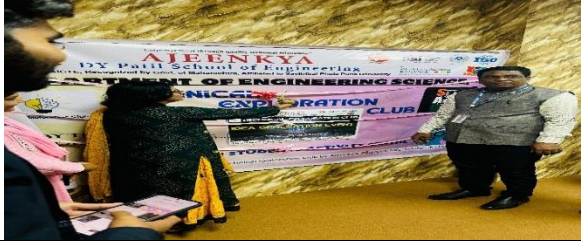

Event	Year	Photos
<p>Industrial Visit Katraj Dairy</p>	<p>2022-23</p>	 <p>The top photograph shows a group of approximately 20 people, including men and women in professional attire, standing in front of a building. A blue banner above them reads 'पुणे जिल्हा सहकारी दूध उत्पादक संघ मर्या. कात्रज डेअरि मुख्य कार्यालय'. A GPS overlay at the bottom of this photo provides the following information: Pune, Maharashtra, India; FV35+M67, Pune - Satara Rd, Katraj, Pune, Maharashtra 411046, India; Lat 18.454373°; Long 73.85799°; 29/04/23 11:04 AM GMT +05:30.</p> <p>The bottom photograph shows a group of about 15 people standing in front of the entrance to the Katraj Dairy building. A GPS overlay at the bottom of this photo provides the following information: Pune, Maharashtra, India; Katraj Dairy, Katraj, Pune, Maharashtra 411046, India; Lat 18.454126°; Long 73.857275°; 29/04/23 12:15 PM GMT +05:30.</p>
<p>Industrial visit Solar Power Plant</p>	<p>23-24</p>	 <p>The photograph shows a group of about 10 people standing on a large array of solar panels. A GPS overlay at the bottom of the photo provides the following information: Pune, Maharashtra, भारत; Sr.D Y Park Knowledge City, Charholi (Bk), JWCS+HV2, Via Lehgaon, near orlds world city, Charholi Budruk, Pune, Maharashtra 412105, भारत; Lat 18.621632°; Long 73.912156°; 22/11/23 01:46 PM GMT +05:30.</p>

Guest lecture on Trends in EV by Datta Tak from wipro company

Workshop on Idea Generation

22-23

Seminar On Technical
Photography by Mr.
Audumber Tapkir

22-23